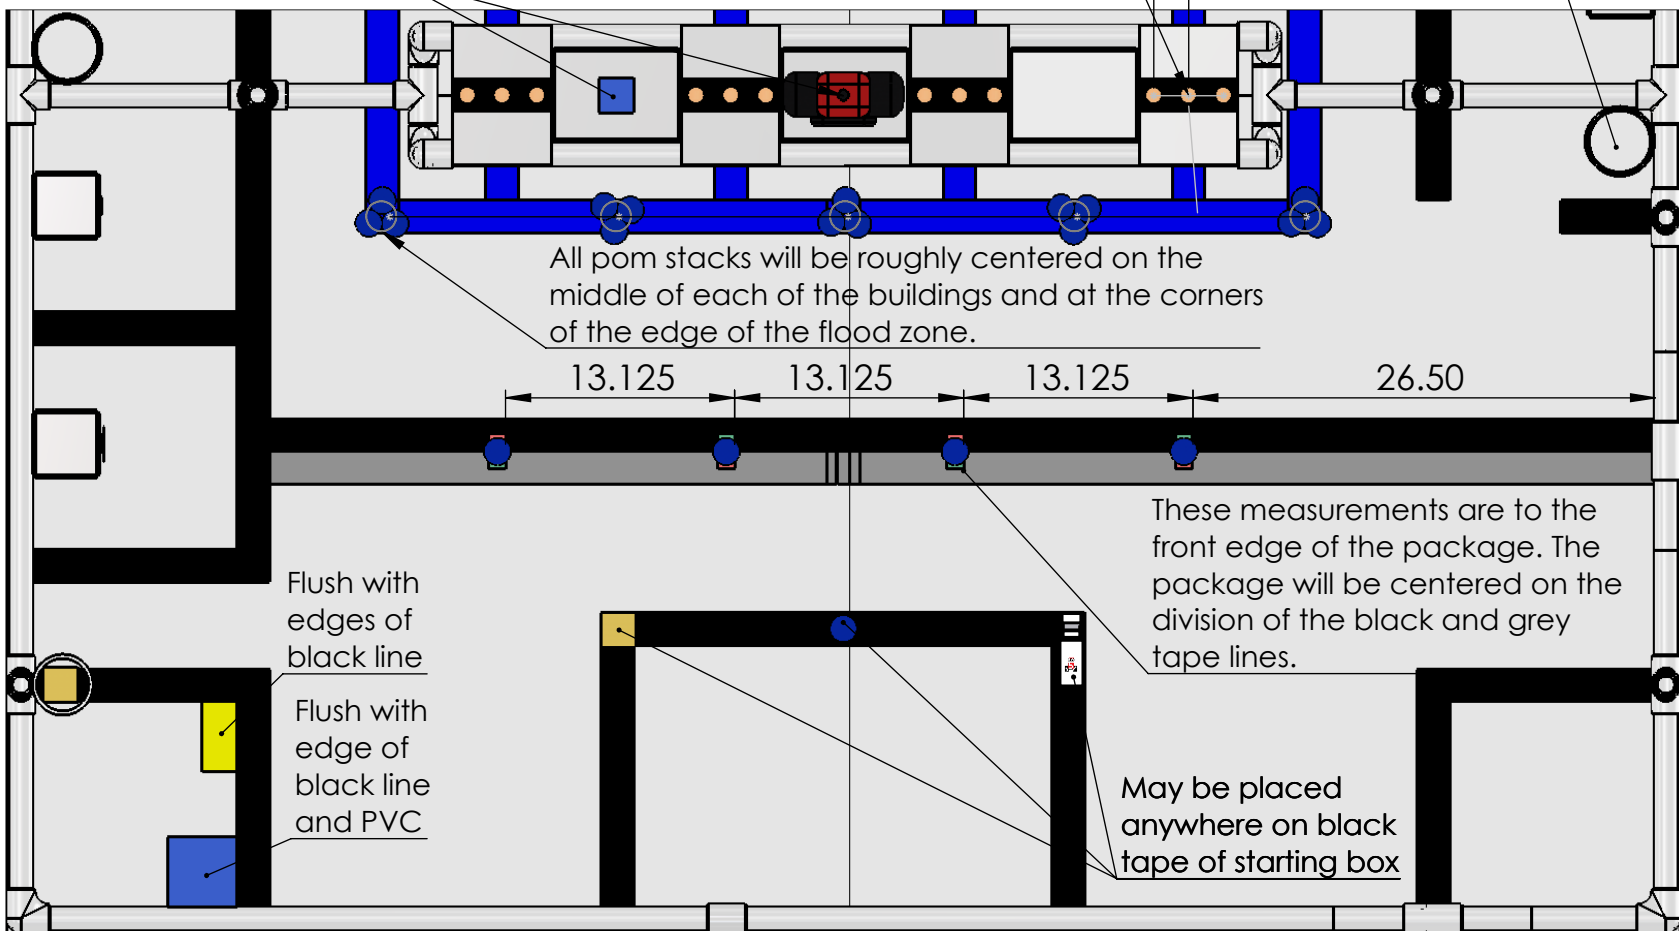

2

1

Botguy and the Mayor of Botopia will be roughly centered on their buildings

All center peg people will be roughly centered in the vertical projection of the platform with the adjacent peg people centered 2" away parallel to the tape line

May be placed anywhere on Side not touching black tape.

B

B

All pom stacks will be roughly centered on the middle of each of the buildings and at the corners of the edge of the flood zone.

13.125 13.125 13.125 26.50

These measurements are to the front edge of the package. The package will be centered on the division of the black and grey tape lines.

Flush with edges of black line

Flush with edge of black line and PVC

May be placed anywhere on black tape of starting box

A

A

2

1

TITLE: Game Piece Positions

SIZE	DWG. NO.	REV
A		

SCALE: 1:12	SHEET 1 OF 1
-------------	--------------